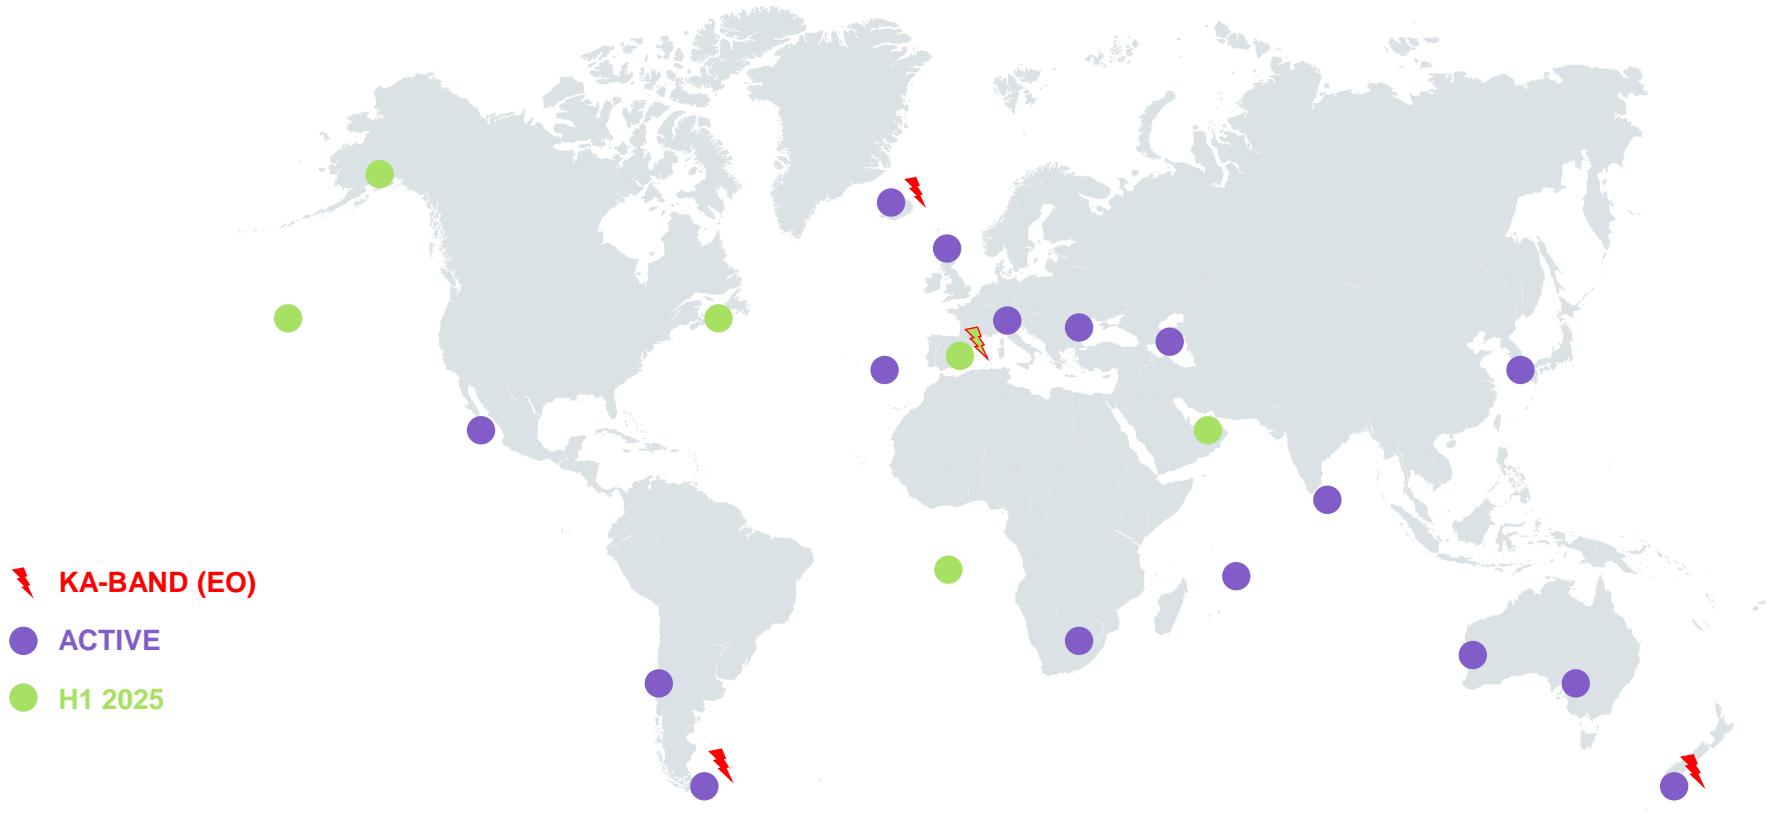

GROUND STATION NETWORK