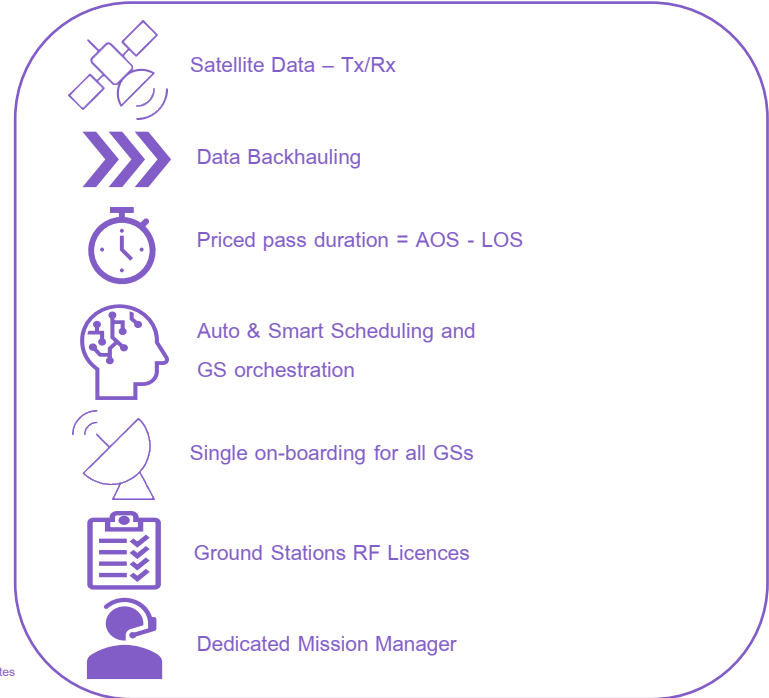

XPLORE®

TERMA[®]

* If your radio or waveform is not listed, it does NOT mean that it is not already supported. Just check it out with us!

GLOBAL NETWORK – SINGLE INTERFACE

THE ONLY ALL-INCLUSIVE PRICING

LEAF LINE per min pricing

LEAF LINE GLOBAL NETWORK

Low rate: \$ 3.6/min – High rate: \$ 4.3/min

NO EXTRA COST / NO SUBSCRIPTION

Volume Discount

Min/day	Discount
61	2.5 %
121	5.0 %
181	7.5 %
241	10.0 %
301	12.5 %
1441	30.0 %

Min/day = cumulated total minutes of contact of all your satellites per day