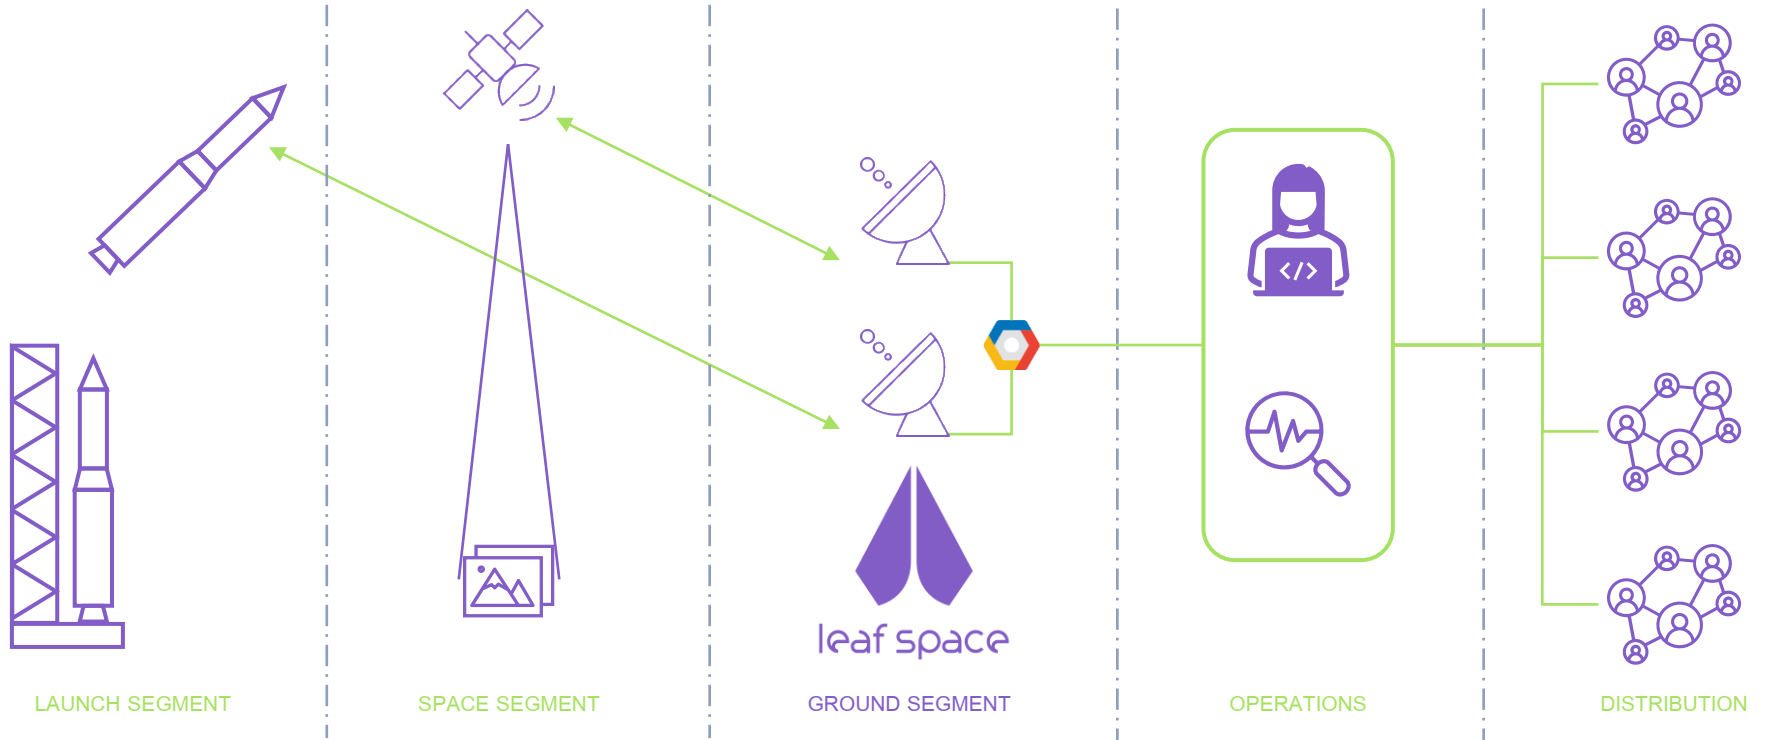

THE ONLY WAY BACK TO EARTH