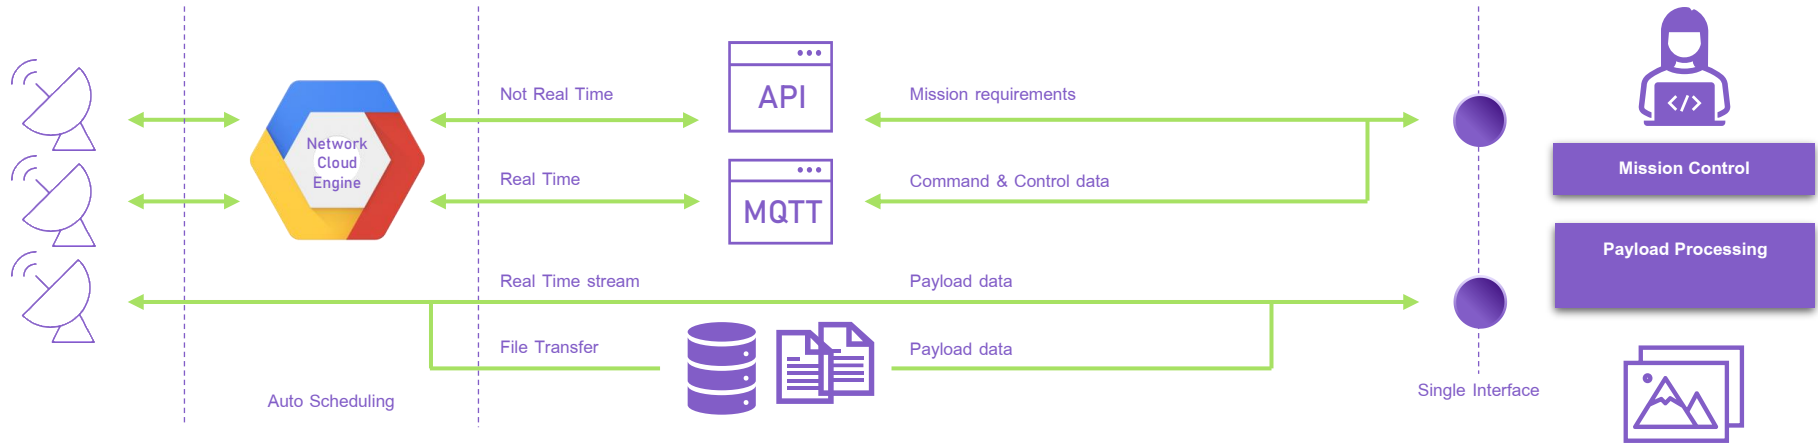

lean space

SPACEIT

ENDUROSAT

quindar

Yamcs

OPENC3

bright ascension

nano avionics

XPLORE®

TERMA[®]

* If your radio or waveform is not listed, it does NOT mean that it is not already supported. Just check it out with us!

GLOBAL NETWORK – SINGLE INTERFACE

THE ONLY ALL-INCLUSIVE PRICING

LEAF LINE per min pricing