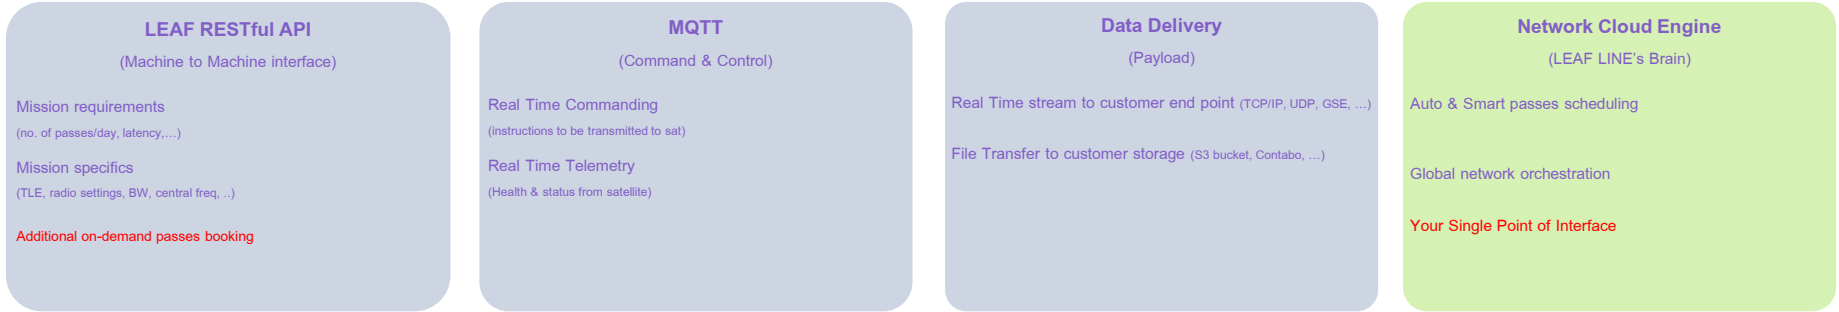

XPLORE®

TERMA[®]

* If your radio or waveform is not listed, it does NOT mean that it is not already supported. Just check it out with us!

GLOBAL NETWORK – SINGLE INTERFACE

THE ONLY ALL-INCLUSIVE PRICING

LEAF LINE per min pricing