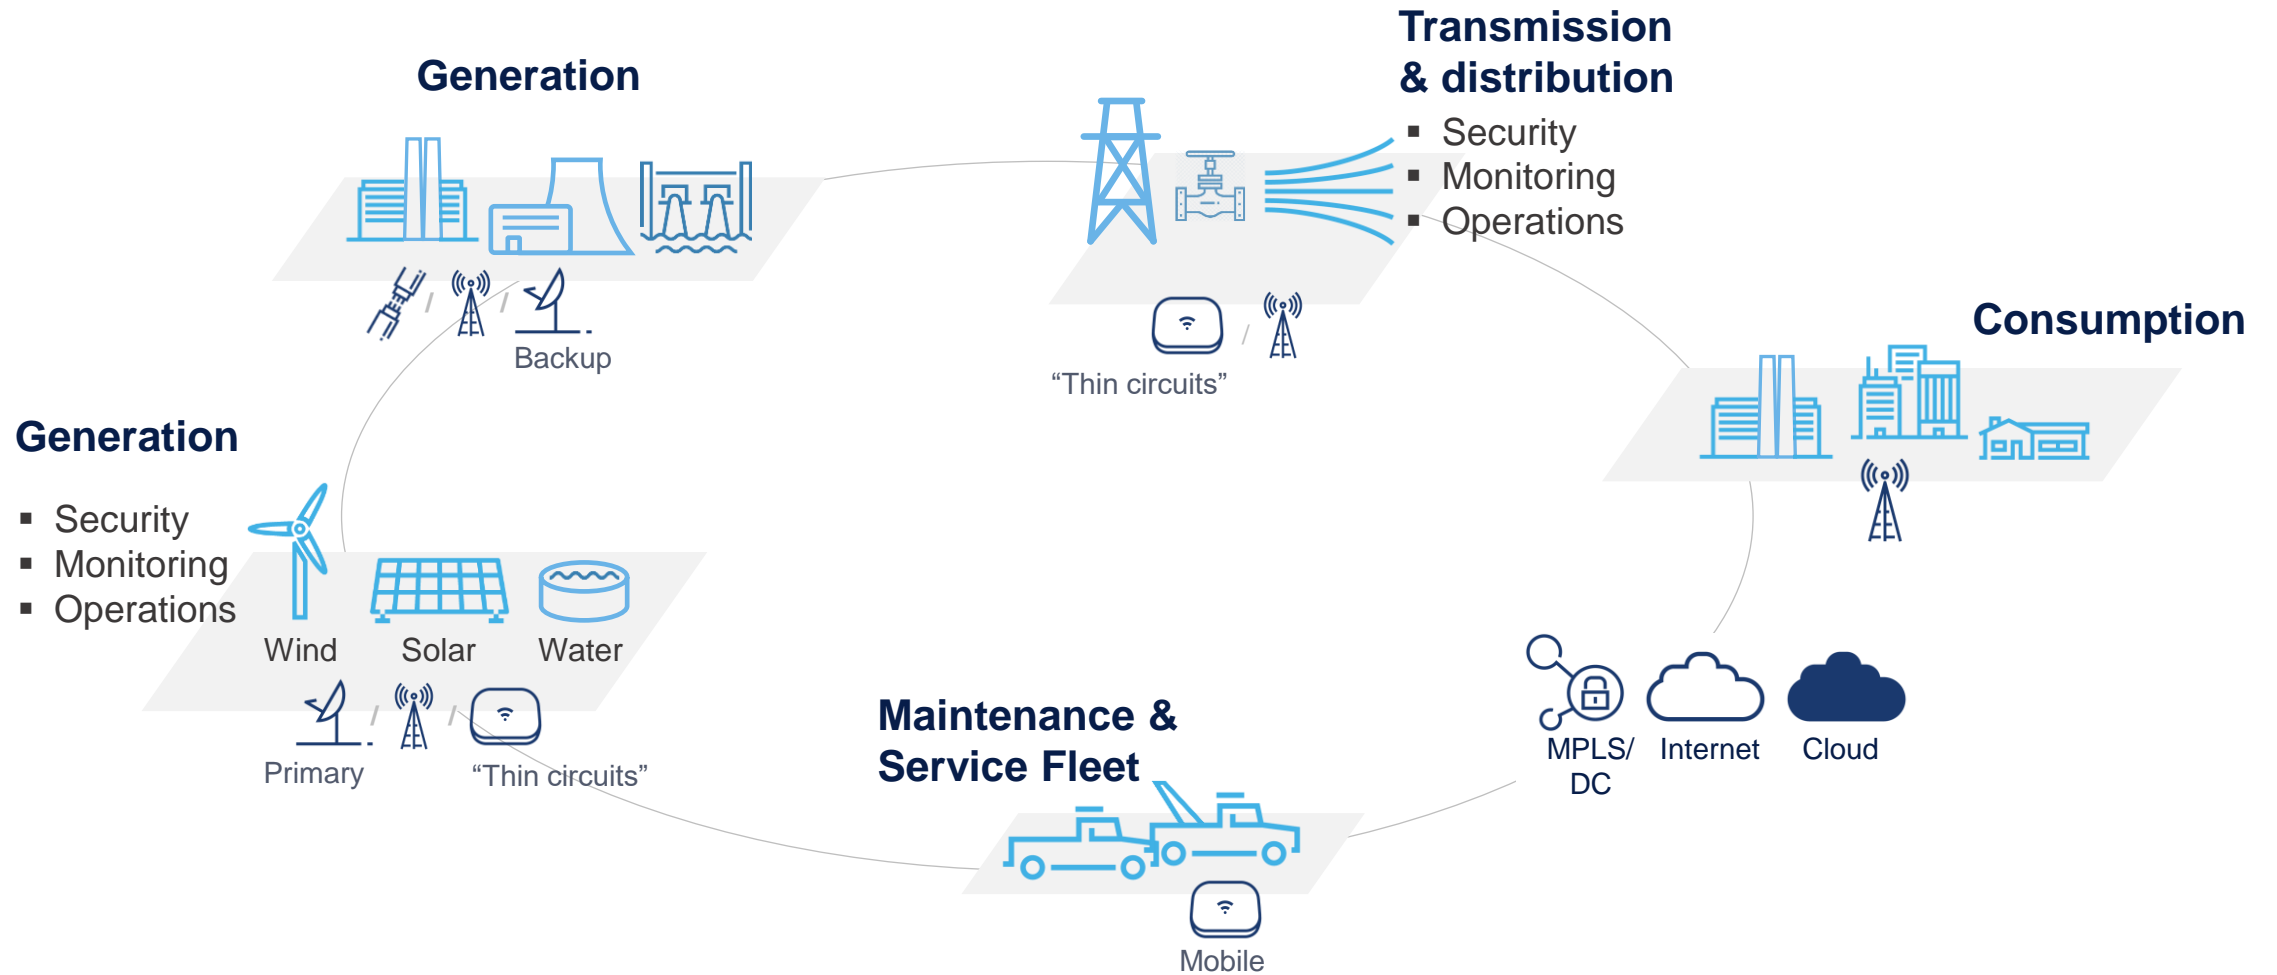

No cell towers,
no cell business case,
no connectivity—

**Stranded data
impacts operations**

“Cell service is everywhere” – except where it isn’t

IoT expands demand beyond “people places”

Environmental
monitoring drives
better planning
and decision
making

**Thousands of potential
data and control points in
modern agriculture**

Intelsat FlexEnterprise IoT

Leverage proven satellite connectivity to extend enterprises and industrial IoT globally

- Support real-time traffic
- Not limited to bursty data
- Include video and robust two-way comms

- Business-grade connectivity
- Support variety of enterprise applications
- Strengthen SD-WAN deployments

Use cases: Utilities

Thanks!