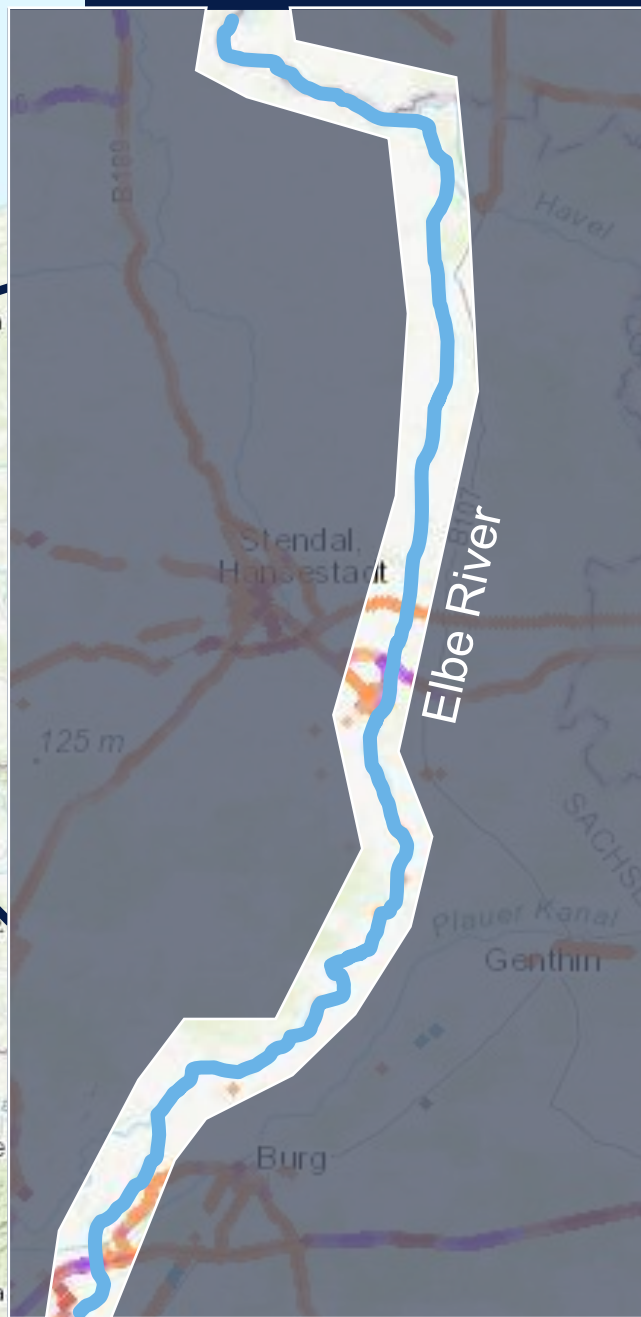

Uncovering IoT Opportunities with the Satellite-enabled Edge

Craig Allinson | IoT Product Manager

11 April 2024

The basics of the satellite-enabled edge

Coverage

Immediacy

Reliability

**Return on
Investment**

No cell towers,
no cell business case,
no connectivity—

**Stranded data
impacts operations**

“Cell service is everywhere” – except where it isn’t

IoT expands demand beyond “people places”

Environmental
monitoring drives
better planning
and decision
making

**Thousands of potential
data and control points in
modern agriculture**

Intelsat FlexEnterprise IoT

Leverage proven satellite connectivity to extend enterprises and industrial IoT globally

- Support real-time traffic
- Not limited to bursty data
- Include video and robust two-way comms