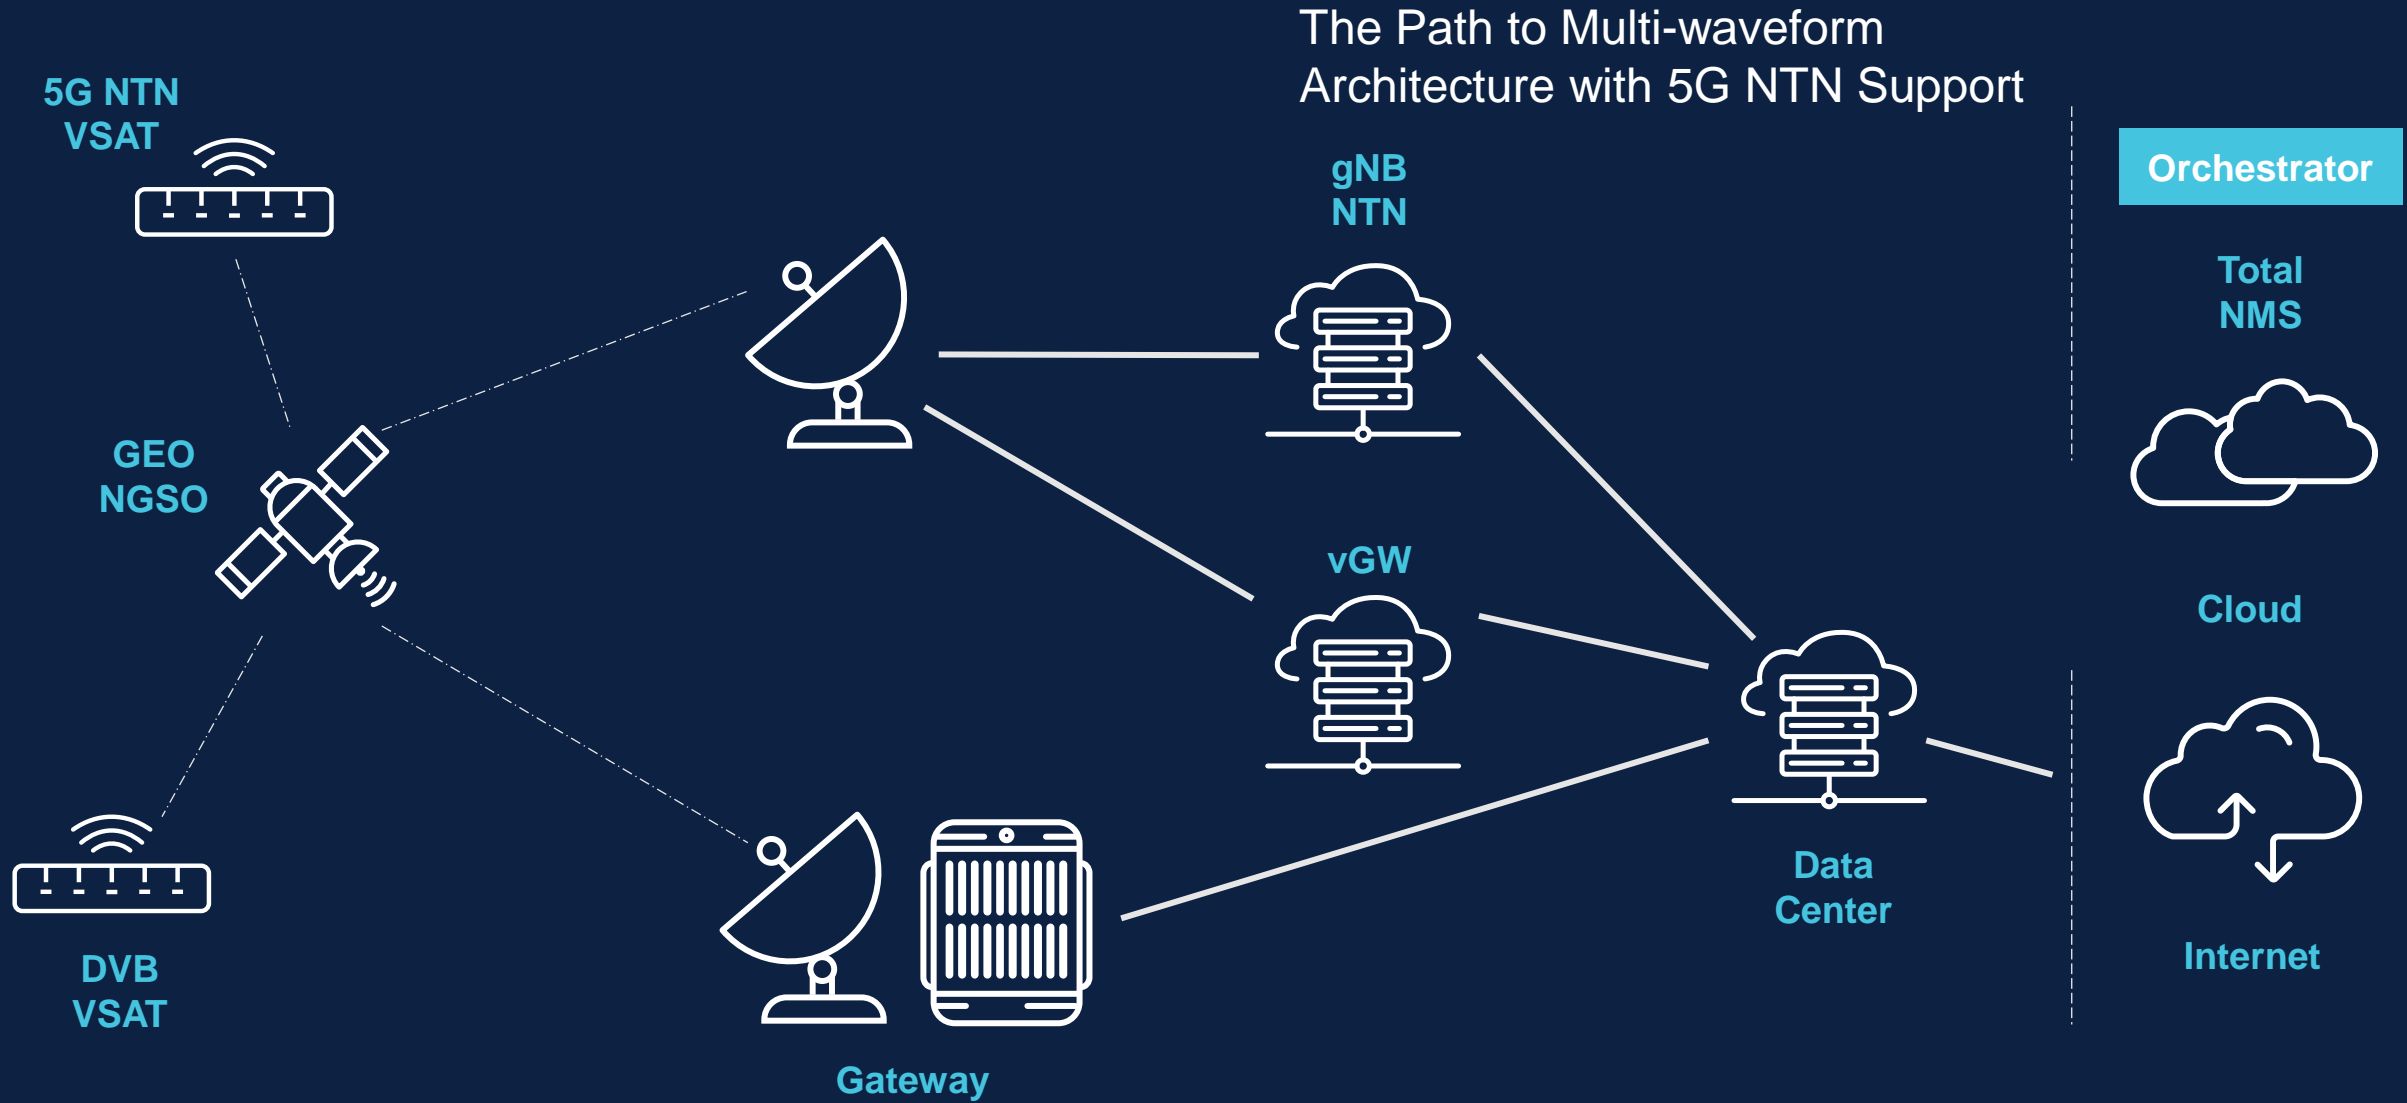

# Software-Defined Satellites

Working in harmony, creates an elastic network that constantly adjusts to answer ever-changing conditions and service policies

## Cloud-Based Ecosystem

Provides the agility needed for demand-based network elasticity and dynamic scaling, while providing outstanding compute density

# Cloudification of Satellite Networks and Orchestration

Satellite ground and space networks managed and orchestrated as one global cloud

# Multi-Waveforms Architecture