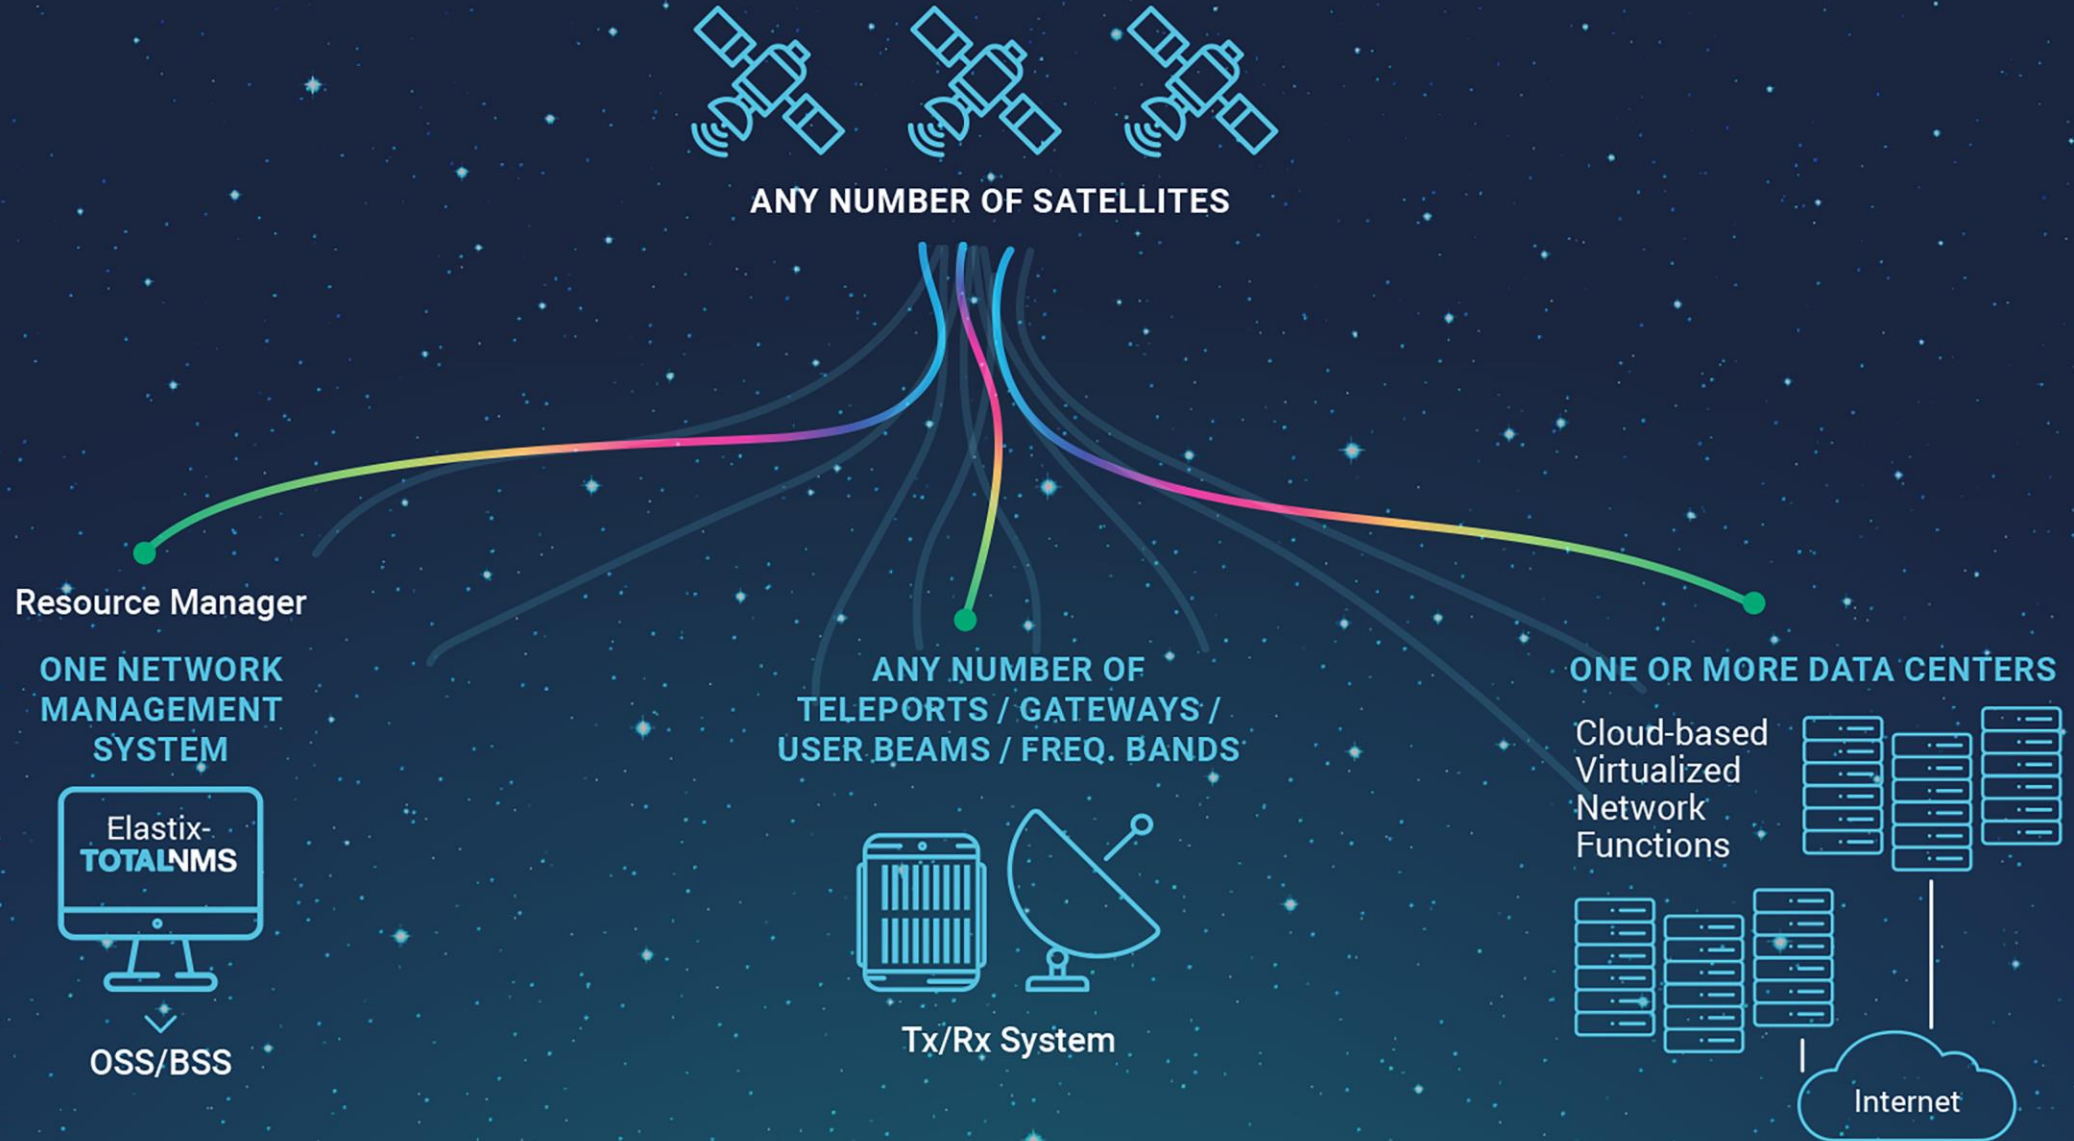

Elastix-Architecture