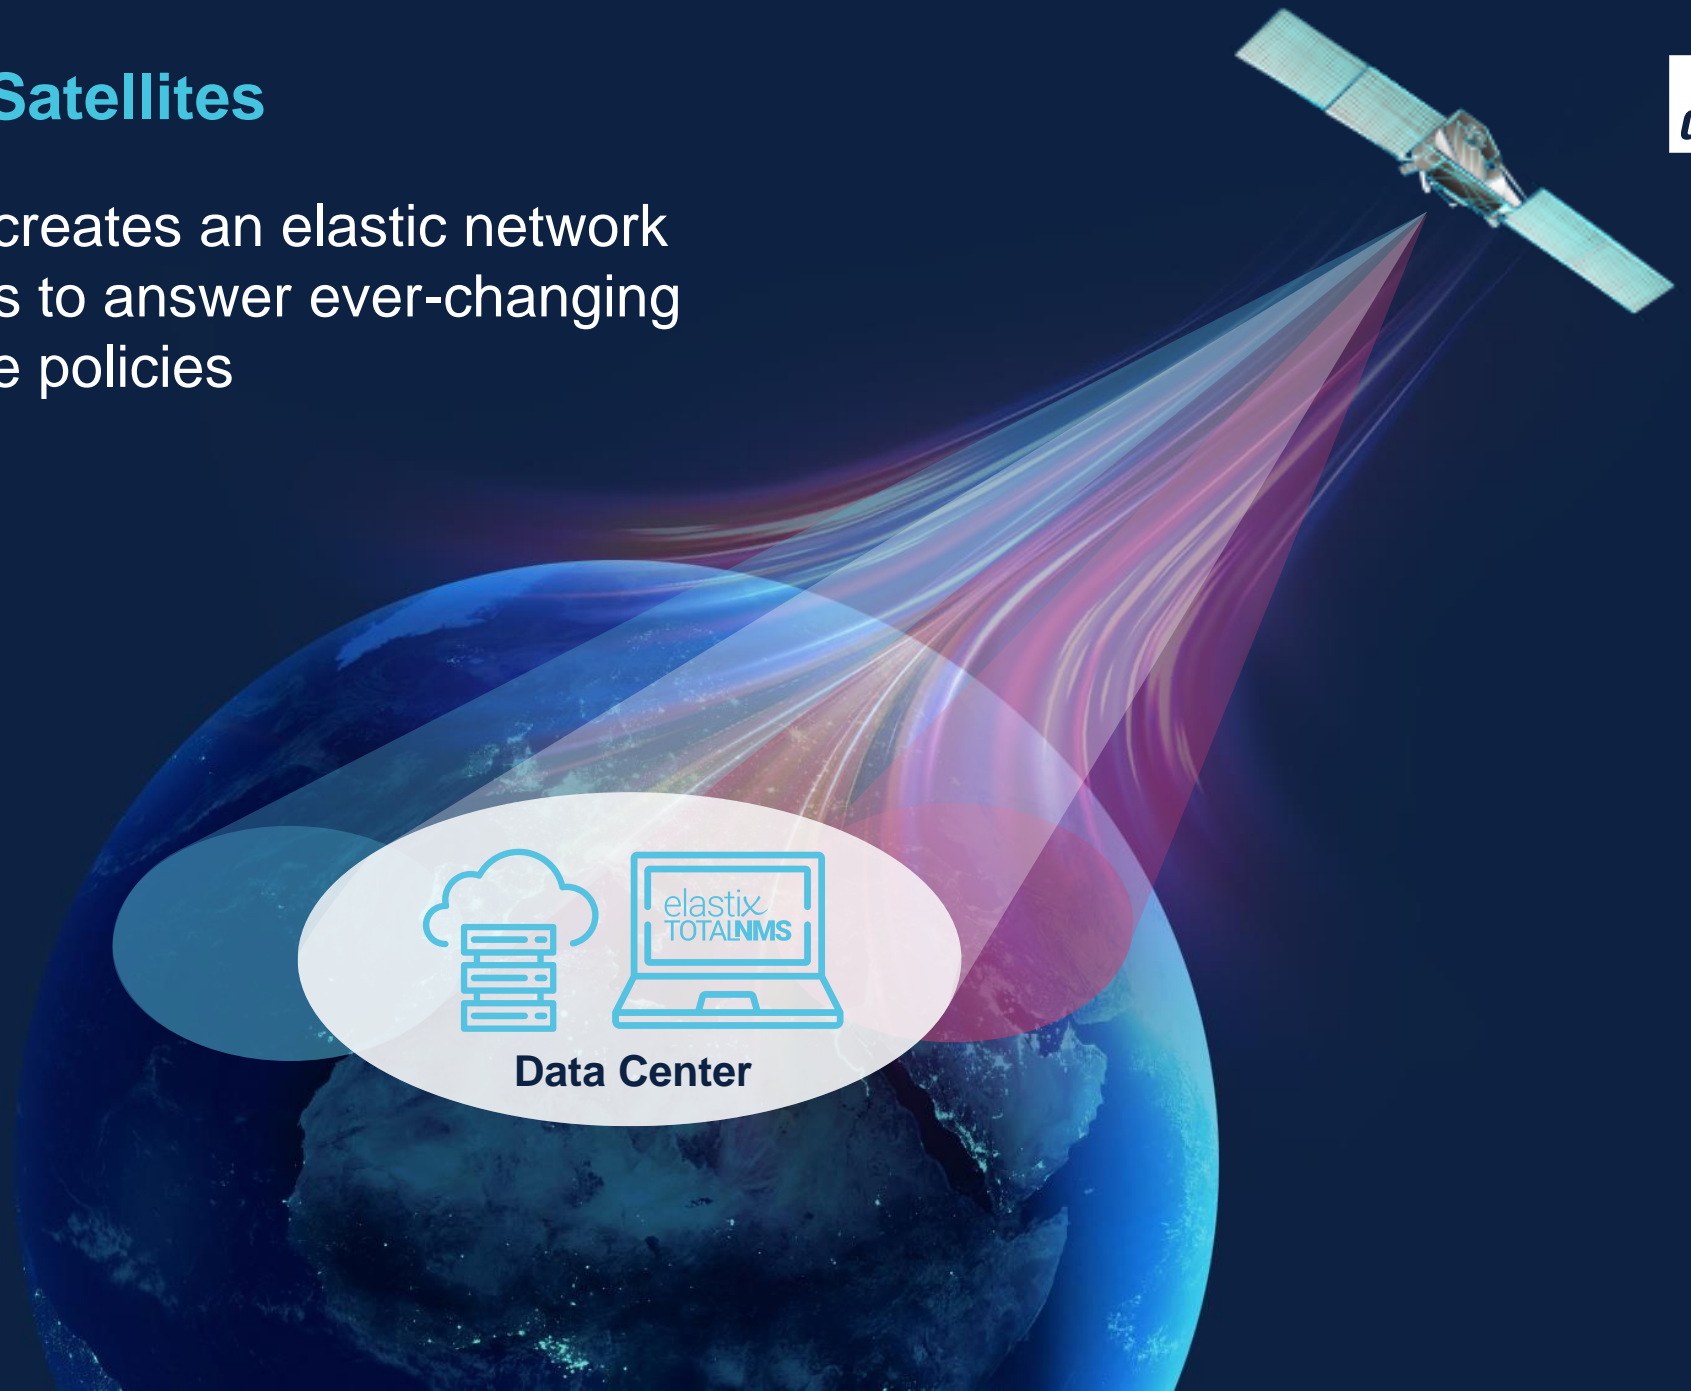

# Multi-Orbit Satellite Constellations

LEO-MEO-GEO-VHTS

A central image showing the Earth from space, surrounded by three concentric, glowing rings of light in shades of blue and purple, representing satellite orbits. Three satellite models are positioned at different points along these rings. The text "Seamless hand-over between orbits" is overlaid on the lower-left portion of the image.

Seamless hand-over  
between orbits

# Software-Defined Satellites

Working in harmony, creates an elastic network that constantly adjusts to answer ever-changing conditions and service policies