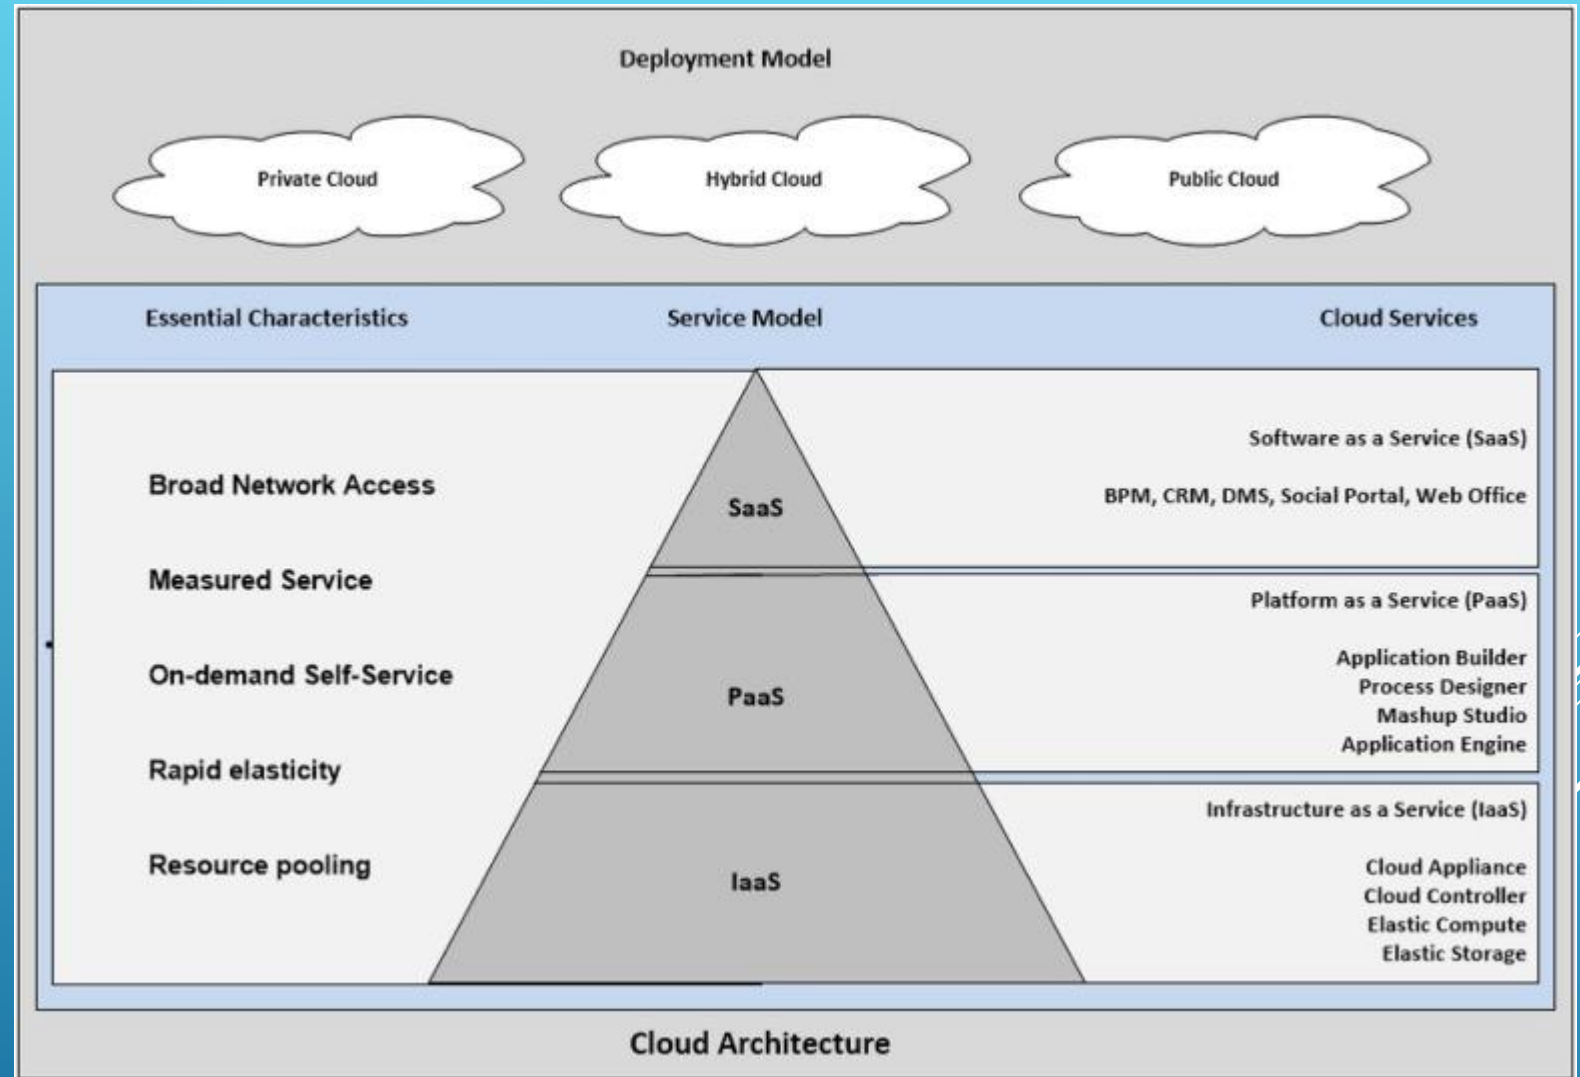

COST-EFFECTIVE USE OF CLOUD & SATELLITE TECHNOLOGIES

AB⁵ Consulting

www.ab5consulting.com

Out of the box

Result Driven

Sustainable

- ▶ Experience of technology integration and cross-sector use
- ▶ Digitalisation of systems
- ▶ Satellite/space
- ▶ Nuclear
- ▶ Low-cost agriculture

CROSS-SECTOR APPROACH TO DATA

- ▶ Experience across satellite systems and applications: EO, broadband/comms, IoT
- ▶ Challenges of IoT constellations – Data as a Service?
- ▶ What are the intelligent sub-systems in the satellite system architecture?

CLOUD IN SATELLITE ARCHITECTURE

- ▶ Data rate
- ▶ Data capacity
- ▶ Data security
- ▶ Data integrity
- ▶ Data complexity
- ▶ And... cost

KEY FEATURES

- ▶ Limitation in broadband data access at user level

- ▶ Use of artificial intelligence to optimise the system

- ▶ Intelligent data management process

- ▶ Big data vs. small data

- ▶ Trade-offs for cost-effective solution

www.Farmer-Charlie.com

EXAMPLE OF SYSTEM OPTIMISATION