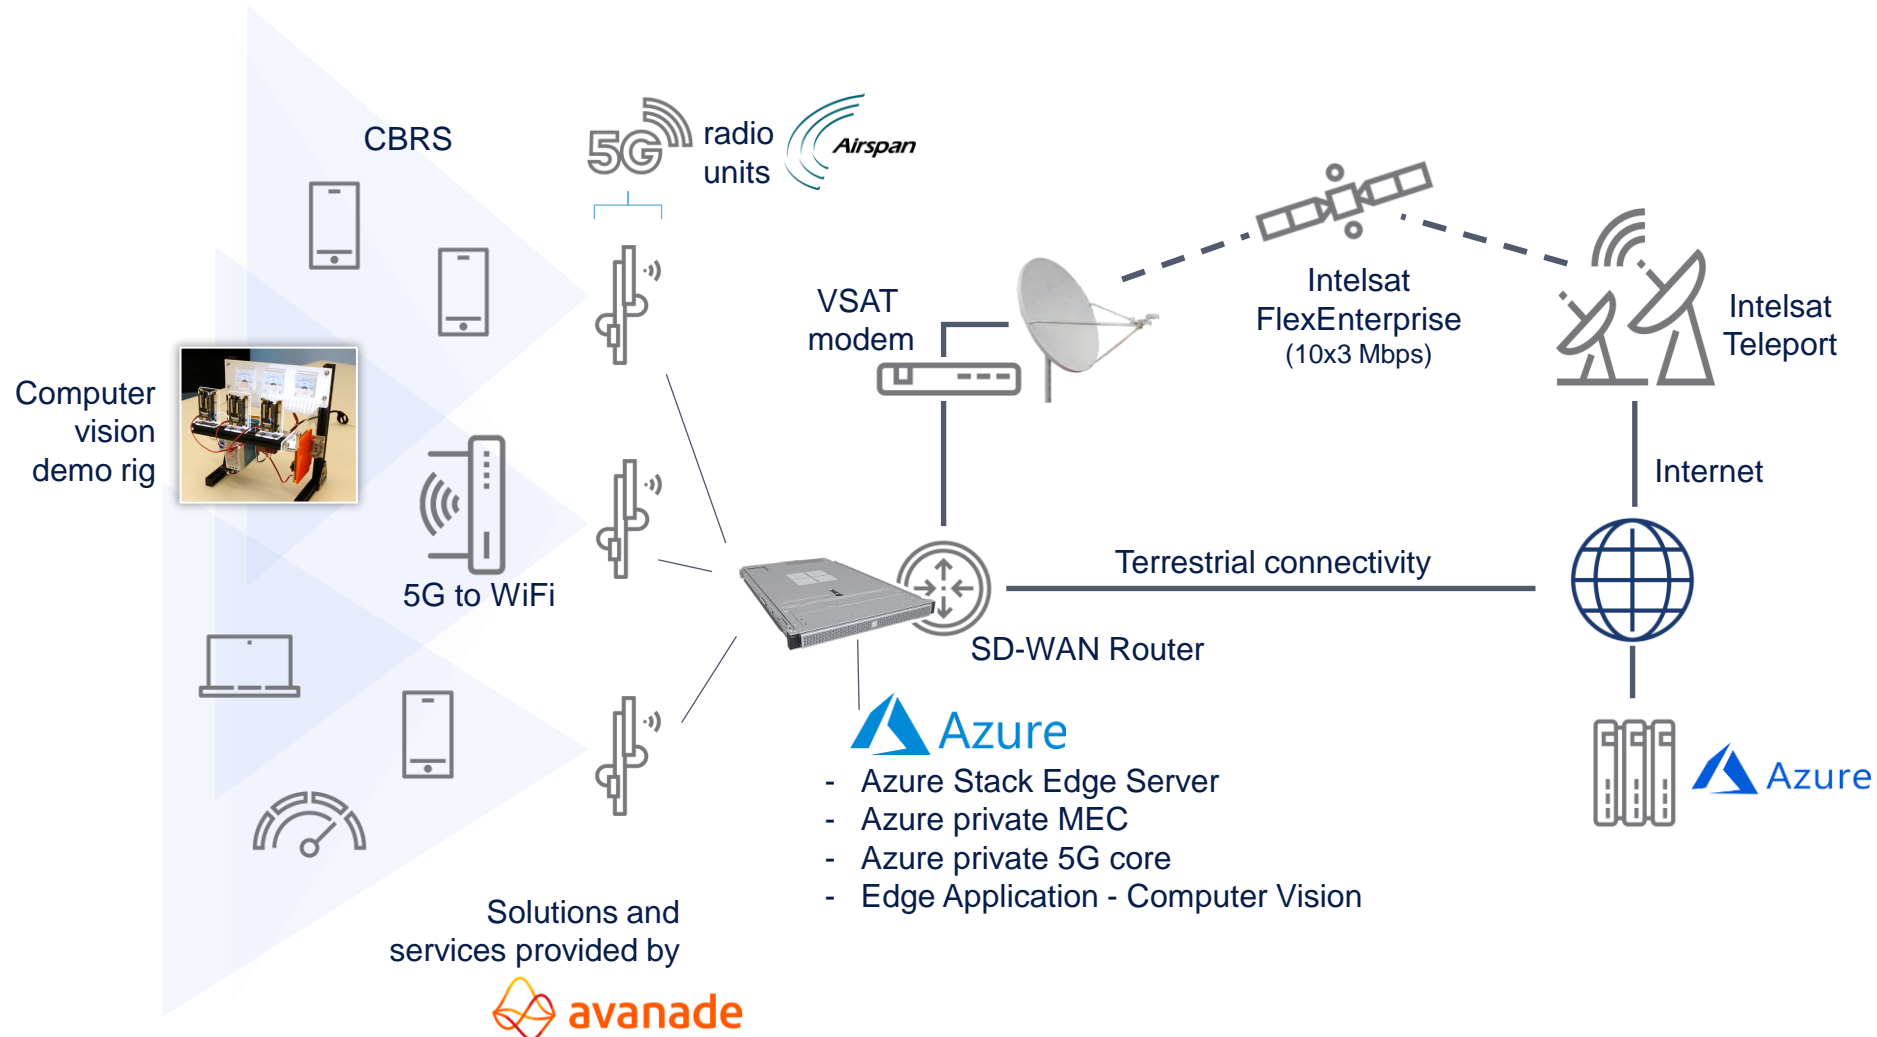

Intelsat Global Edge delivers cloud services wherever it benefits the enterprise.

Connected mine – Private 5G and Cloud

Azure pMEC and private 5G have the potential to significantly improve mine safety, efficiency, and productivity

Edge Applications

- Environment monitoring
- Underground mine stability
- Worker safety monitoring
- Operations data collection

Private 5G Network

- Connect local devices and users
- More scalable than Wi-Fi

Satellite-enabled Azure pMEC and p5G

Deployed in McLean, Virginia office with services from Avanade and assistance from Microsoft

Computer Vision and AI at the edge

Digitizing analog environments, enabling digital transformation of legacy infrastructure

In our demo:

Remote gauges are read through small cameras...

Gauge values are digitized with the help of AI...

Values and images are displayed on the online dashboard.

- No need to replace sensors at remote sites to monitor production environments
- Running AI software at the edge promotes low latency and accuracy for rapid reporting