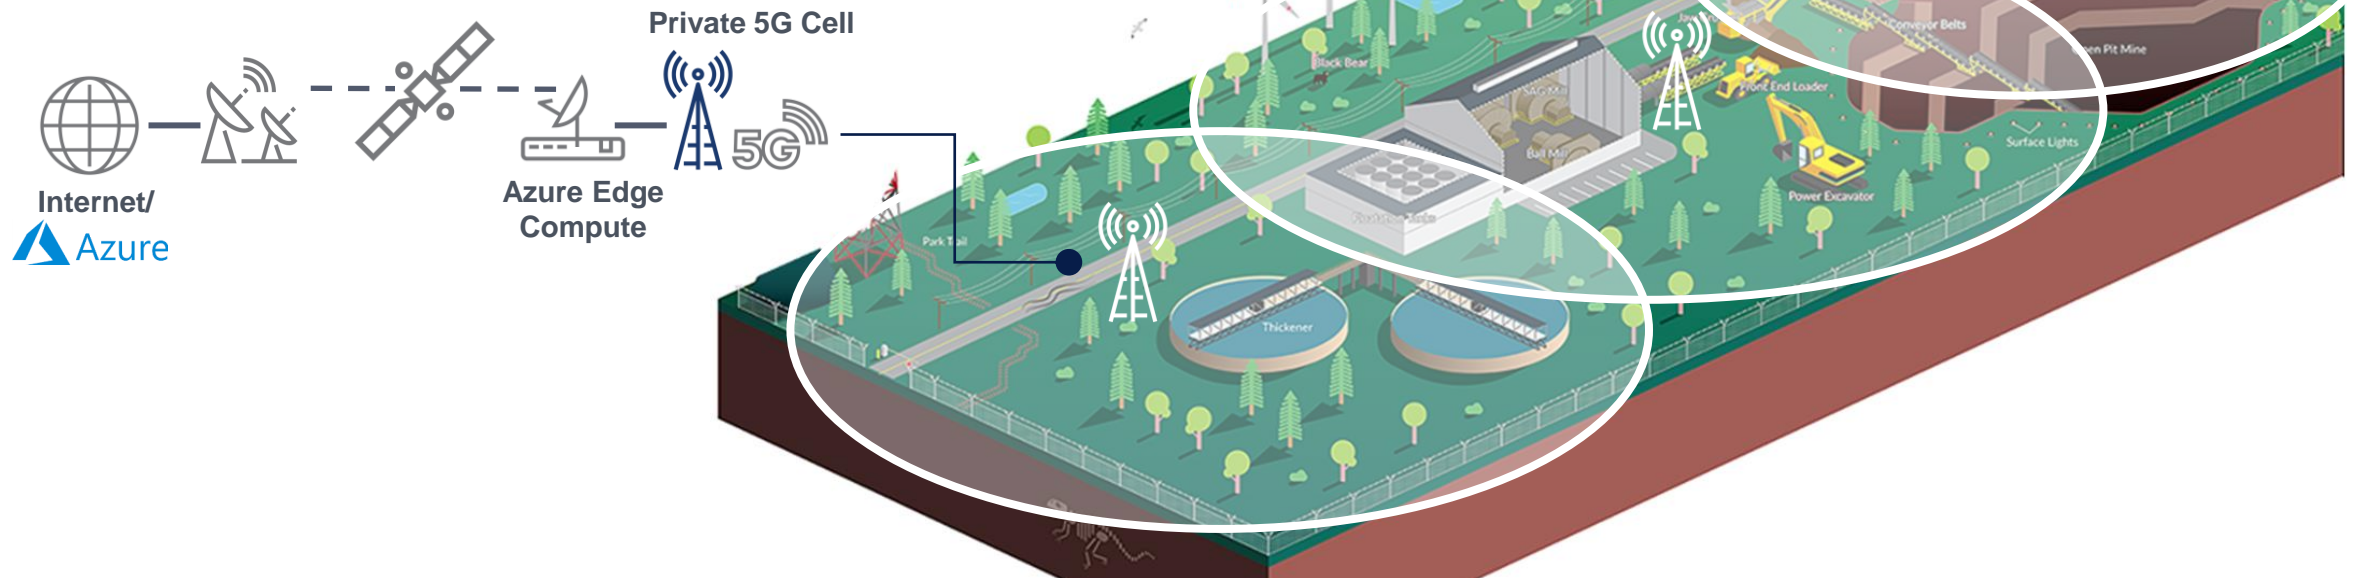

Intelsat Global Edge delivers cloud services wherever it benefits the enterprise.

Connected mine – Private 5G and Cloud

Azure pMEC and private 5G have the potential to significantly improve mine safety, efficiency, and productivity

Edge Applications

- Environment monitoring
- Underground mine stability
- Worker safety monitoring
- Operations data collection

Private 5G Network

- Connect local devices and users
- More scalable than Wi-Fi

Satellite-enabled Azure pMEC and p5G

Deployed in McLean, Virginia office with services from Avanade and assistance from Microsoft

Computer Vision and AI at the edge

Digitizing analog environments, enabling digital transformation of legacy infrastructure

In our demo:

Remote gauges are read through small cameras...

Gauge values are digitized with the help of AI...

Values and images are displayed on the online dashboard.

- No need to replace sensors at remote sites to monitor production environments
- Running AI software at the edge promotes low latency and accuracy for rapid reporting