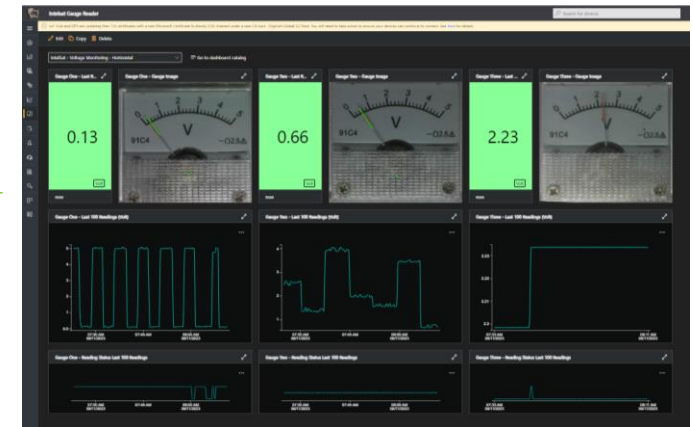

Edge Applications

- Environment monitoring
- Underground mine stability
- Worker safety monitoring
- Operations data collection

Private 5G Network

- Connect local devices and users
- More scalable than Wi-Fi

In our demo:

Remote gauges are read through small cameras...

Gauge values are digitized with the help of AI...

Values and images are displayed on the online dashboard.

- No need to replace sensors at remote sites to monitor production environments
- Running AI software at the edge promotes low latency and accuracy for rapid reporting