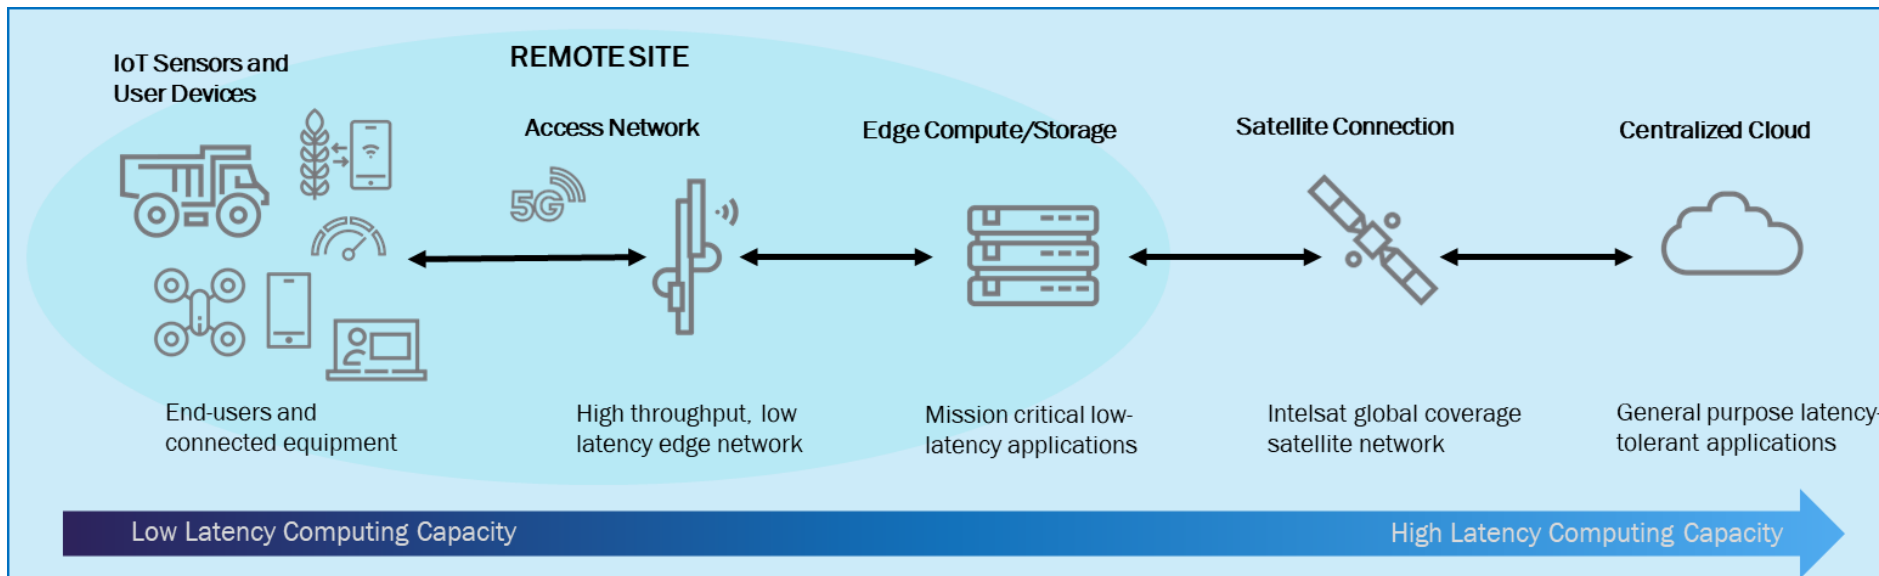

We're the largest satellite capacity provider to the U.S. government

We provide inflight internet to 21 commercial Airline Partners and nearly 3,000 Aircraft

We are the leading provider of satellite bandwidth to the maritime industry

Intelsat Global Edge delivers cloud services wherever it benefits the enterprise.

Connected mine – Private 5G and Cloud

Azure pMEC and private 5G have the potential to significantly improve mine safety, efficiency, and productivity

Edge Applications

- Environment monitoring
- Underground mine stability
- Worker safety monitoring
- Operations data collection

Private 5G Network

- Connect local devices and users
- More scalable than Wi-Fi

In our demo:

Remote gauges are read through small cameras...

Gauge values are digitized with the help of AI...

Values and images are displayed on the online dashboard.

- No need to replace sensors at remote sites to monitor production environments
- Running AI software at the edge promotes low latency and accuracy for rapid reporting